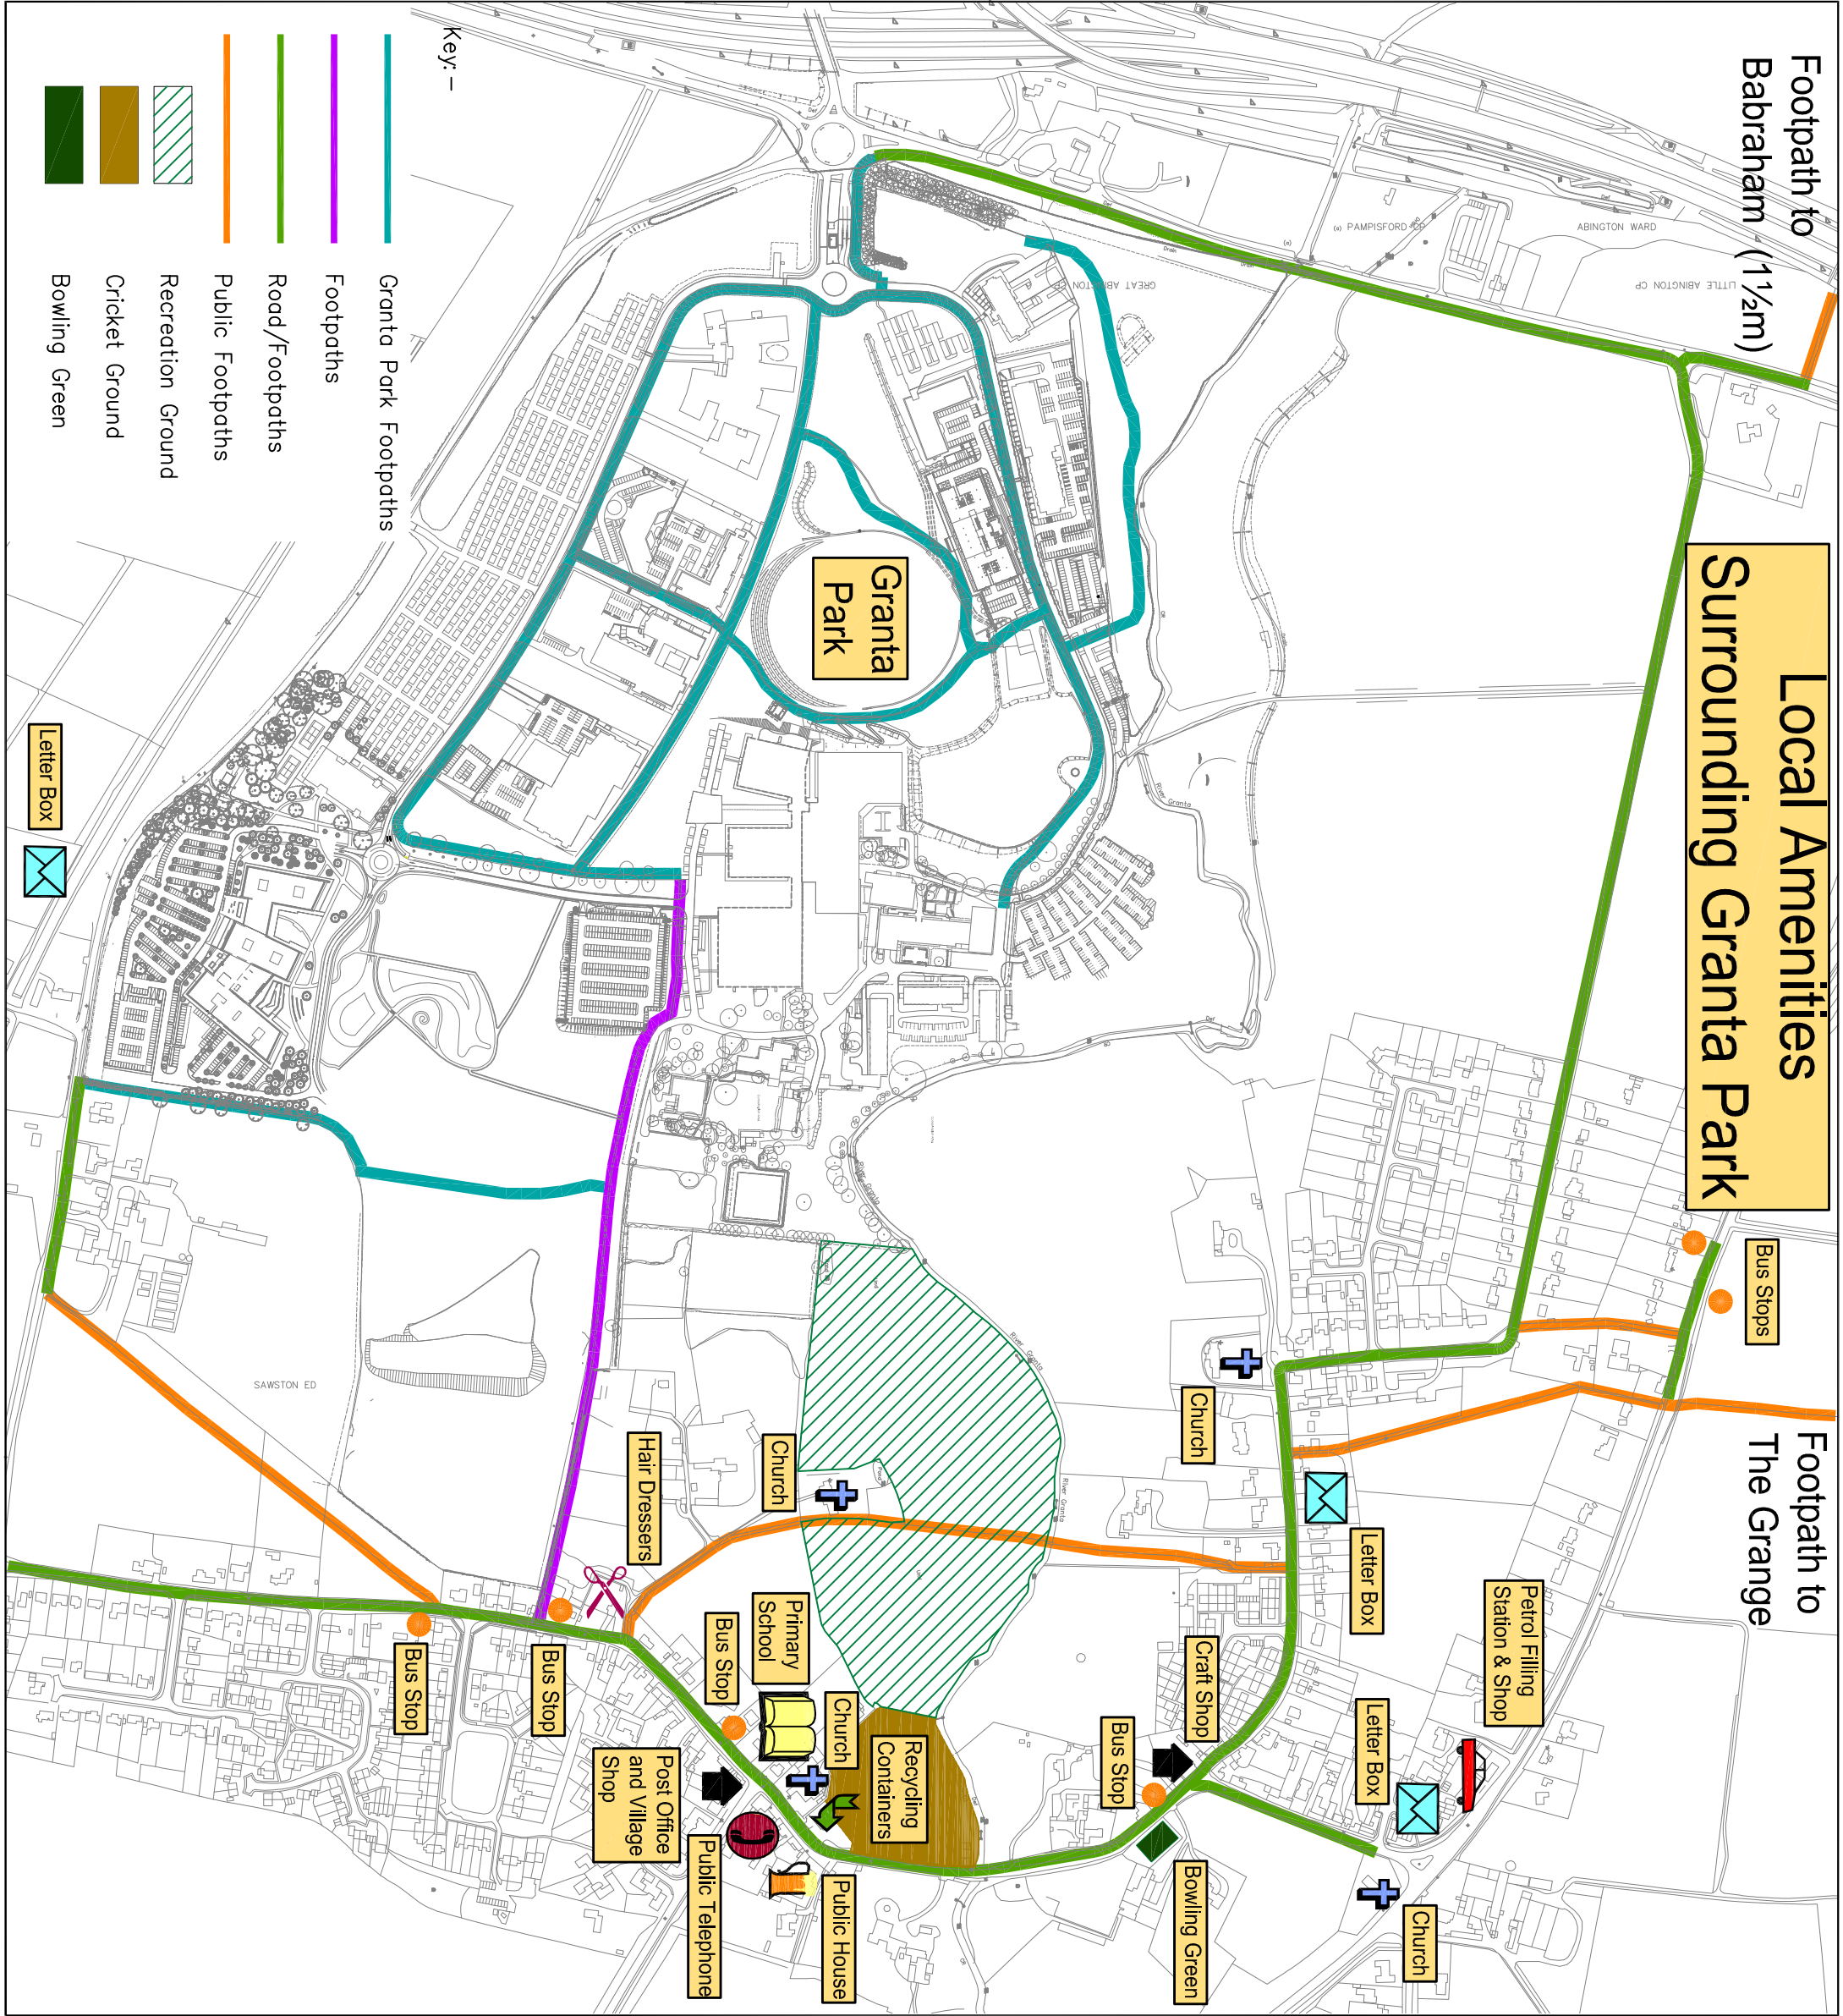

Footpath to Babraham (1½m)

Local Amenities Surrounding Granta Park

Bus Stops

Footpath to The Grange

Key: -